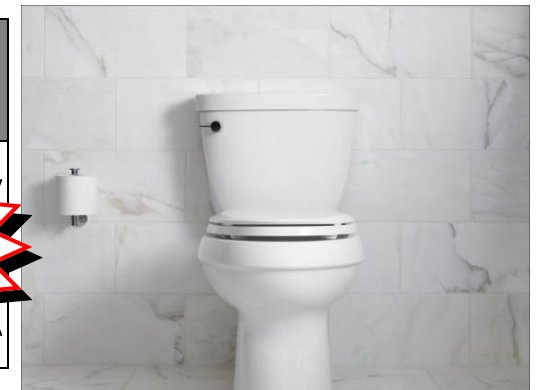

JANUARY

Plumbing Product for Pros

“Buying 3 is the key”

MIN QTY	DESCRIPTION	MODEL #	SPECIAL PRICE
3	White Cimarron PB Toilet	3887-0	\$190 ea.
	White Brevia Rnd Toilet Seat w/Q2 Advant	4775-0	

MIN QTY	DESCRIPTION	MODEL #	SPECIAL PRICE
3	White Corbelle CH EB Toilet	3814-0	\$228 ea.
	White Brevia EL Toilet Seat w/Q2 Advant	4774-0	